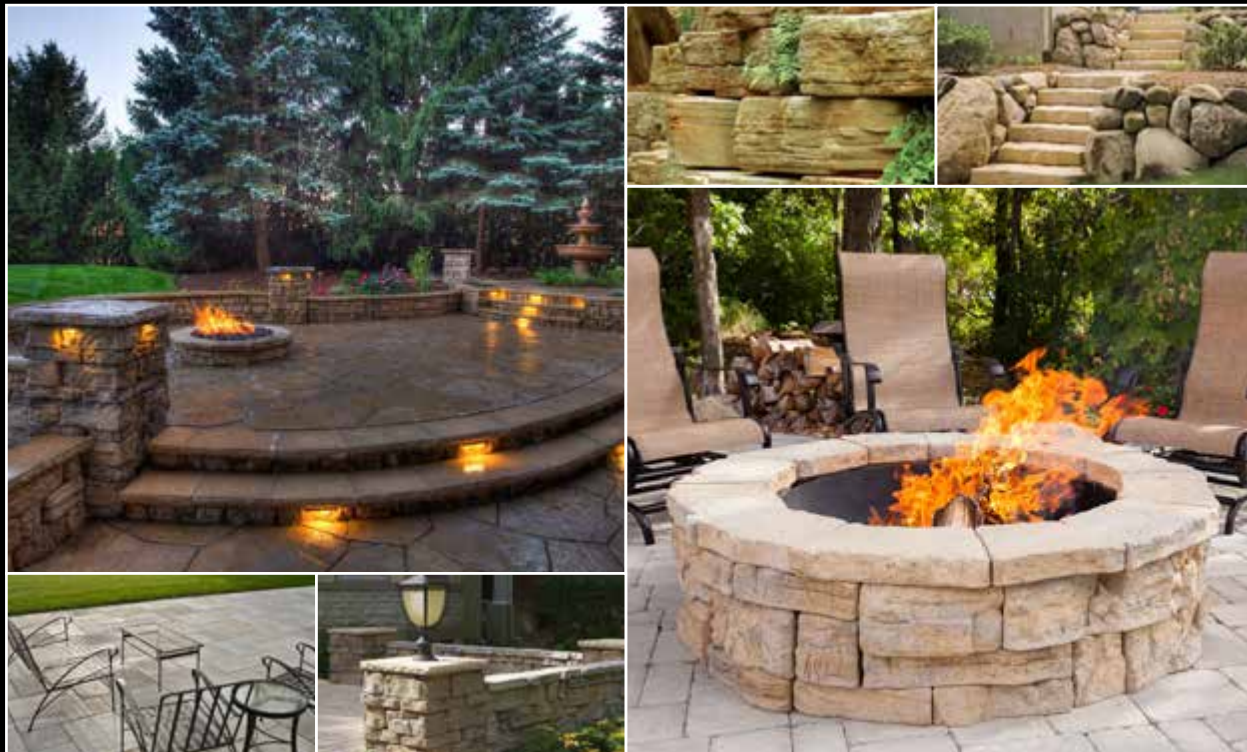

ROSETTA®

WALLS
PAVERS
STEPS
FIREPITS

IMPROVE YOUR VIEW... with Rosetta Hardscapes exclusively from LEE Brick + Block and SOUTHLAND Brick + Block. We've taken what nature gives and fashioned it into something beautiful, usable and long-lasting. It's called Rosetta. Rosetta replicates natural stone with more charm and detail than any other man-made hardscape product you have ever seen. Available in three distinctive colors Rosetta is the preferred choice for a wide variety of applications including patios, driveways retaining walls, walkways and landscape accents.

LEE
LEE BRICK + BLOCK

SOUTHLAND
BRICK & BLOCK

BELVEDERE WALL

Pallet contains 12 each of three sizes of stone (9"x18", 9"x12" and 9"x6") - 27 SF/pallet 2,475 lbs.
Natural stone texture on both front and back • No waste
Free-standing, retaining wall, columns or steps applications